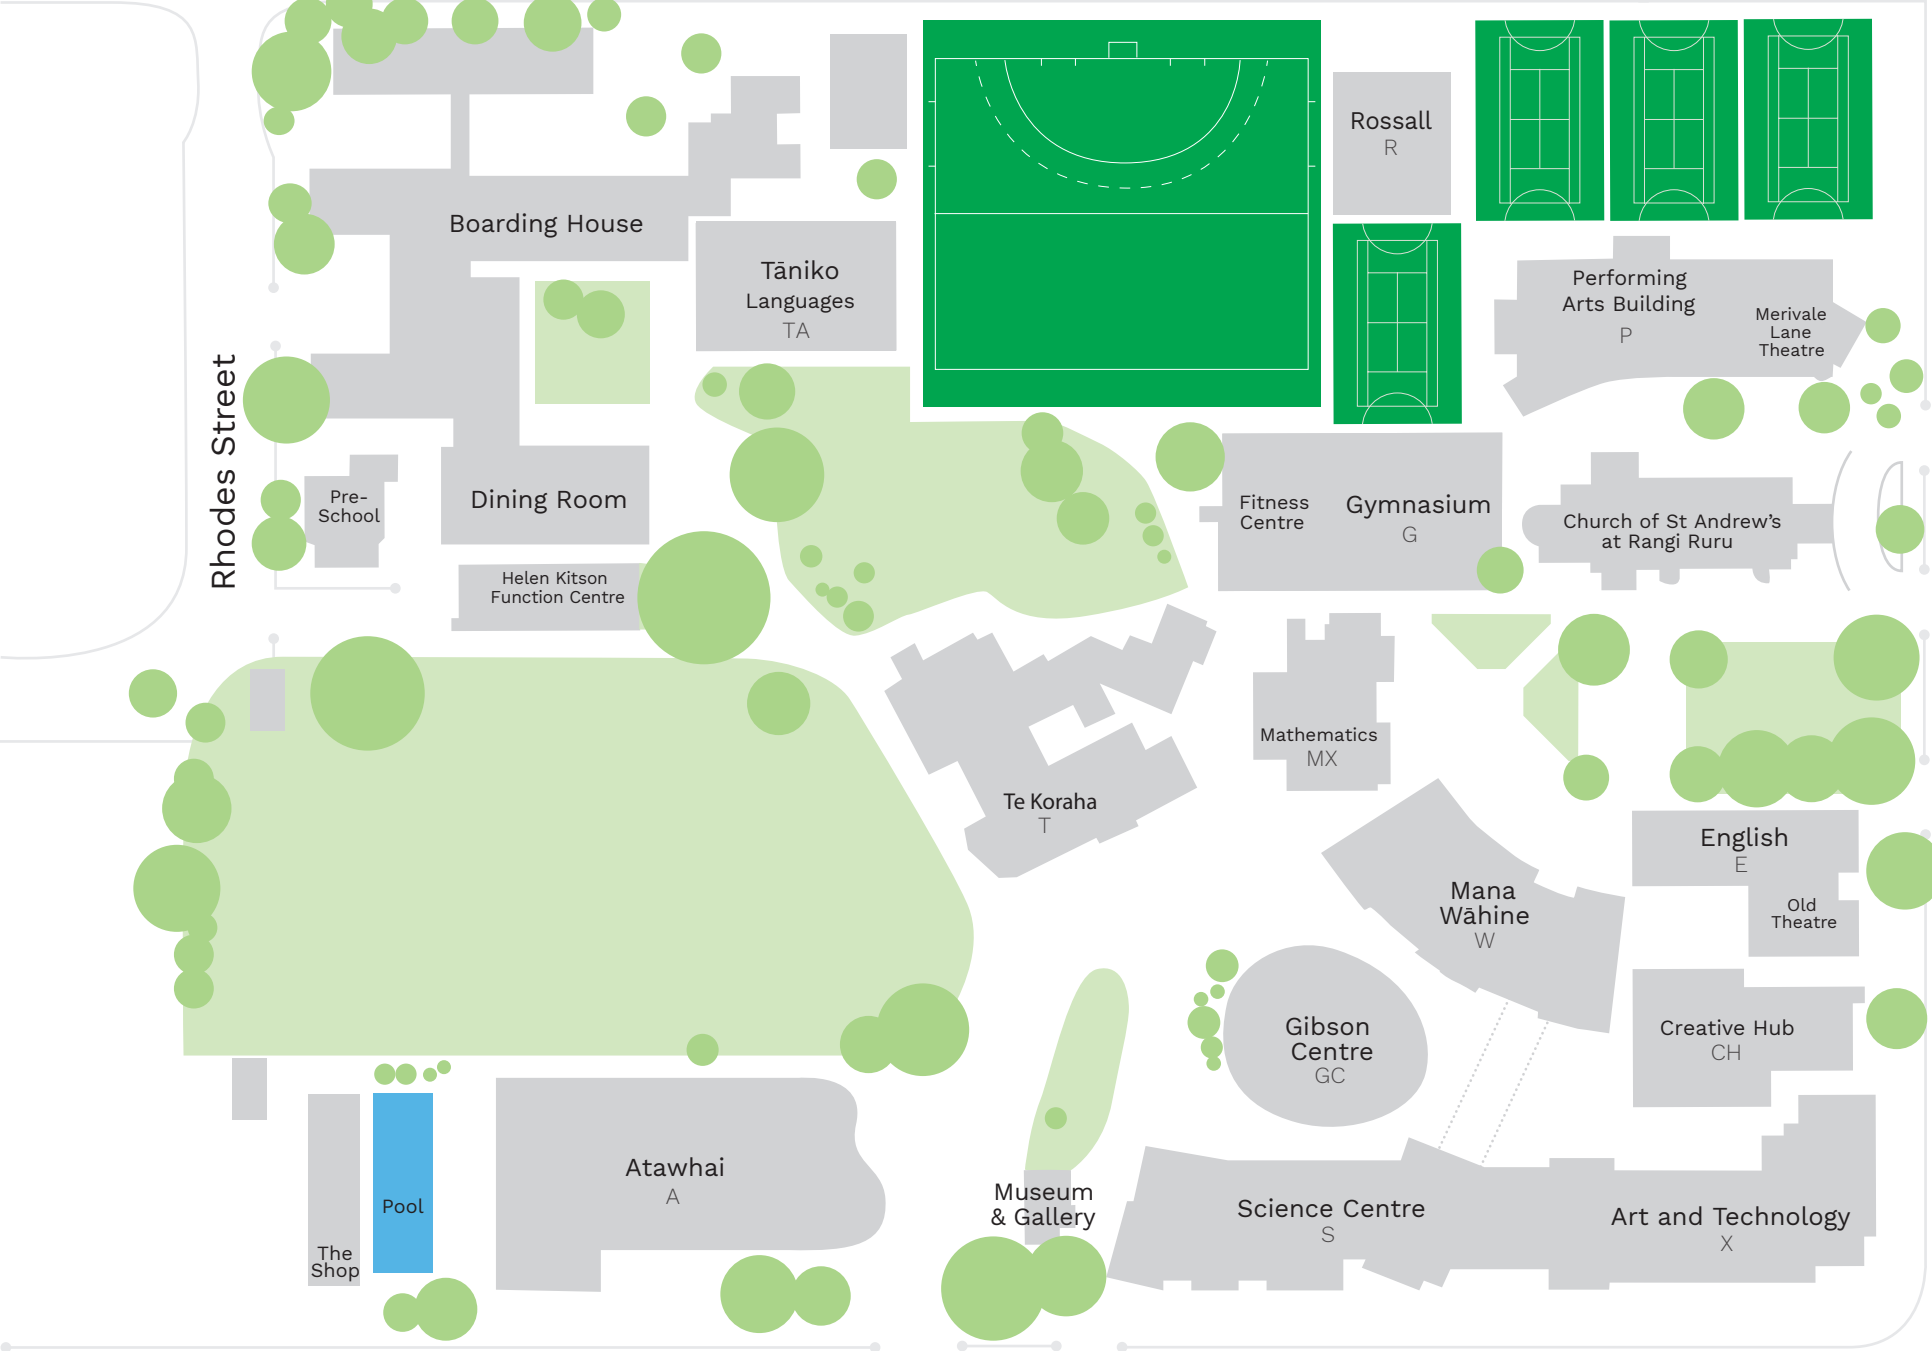

Rossall Street

Rhodes Street

Merivale Lane

Hewitts Road

Boarding House

Tāniko Languages
TA

Rossall
R

Performing
Arts Building
P

Merivale
Lane
Theatre

Pre-
School

Dining Room

Helen Kitson
Function Centre

Fitness
Centre

Gymnasium
G

Church of St Andrew's
at Rangī Ruru

Te Koraha
T

Mathematics
MX

English
E

Old
Theatre

Mana
Wāhine
W

Creative Hub
CH

Atawhai
A

The Shop

Pool

Museum
& Gallery

Gibson
Centre
GC

Science Centre
S

Art and Technology
X